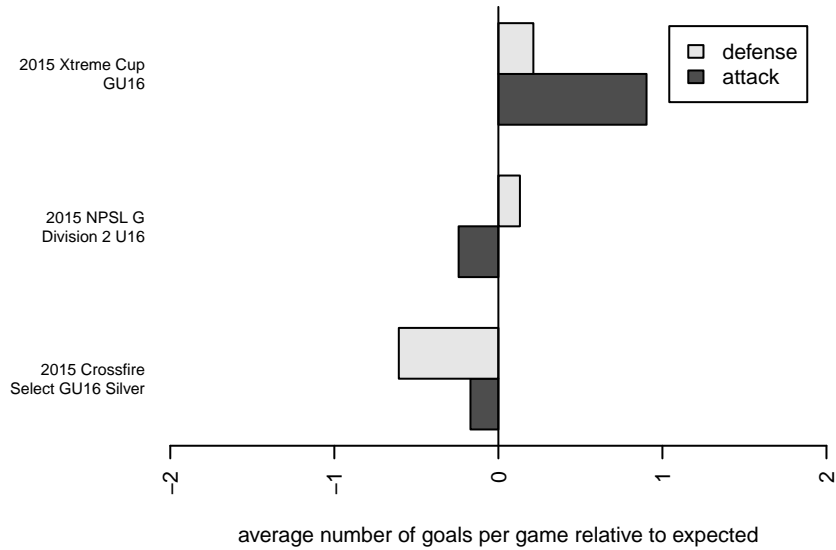

Performance relative to 13 month average