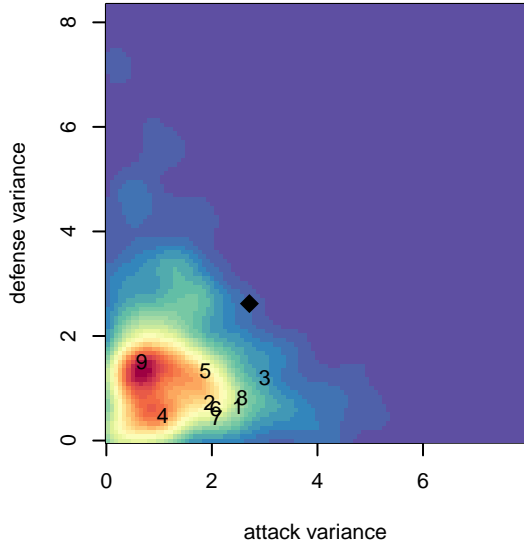

# Mukilteo Rush G99

Mukilteo Rush  
 Mukilteo, WA  
 G99 total strength=1002  
 attack=2.49 defense=1.63  
 fall league = NPSL G Div 2 U16

alt names used:  
 Rush Select G99  
 Rush Select G99  
 Rush Select G99

Venues played:  
 2015 Crossfire Select GU16 Silver  
 2015 Xtreme Cup GU16  
 2015 NPSL G Division 2 U16

**attack and defense variance (black dot)  
relative to other teams  
and top 10 in region**

**attack and defense rating  
relative to others at age  
and all opponents in last 13 months**