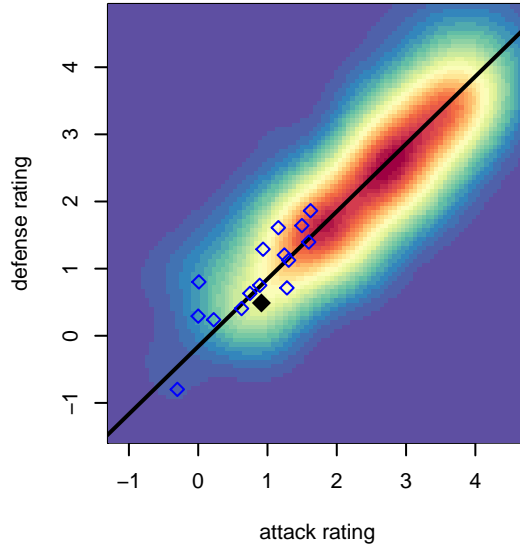

# Mukilteo Rush G99

Mukilteo Rush  
 Mukilteo, WA  
 G99 total strength=1002  
 attack=2.49 defense=1.63  
 fall league = NPSL G Div 2 U16

alt names used:  
 Rush Select G99  
 Rush Select G99  
 Rush Select G99

Venues played:  
 2015 Crossfire Select GU16 Silver  
 2015 Xtreme Cup GU16  
 2015 NPSL G Division 2 U16

**attack and defense variance (black dot)  
relative to other teams  
and top 10 in region**

**attack and defense rating  
relative to others at age  
and all opponents in last 13 months**