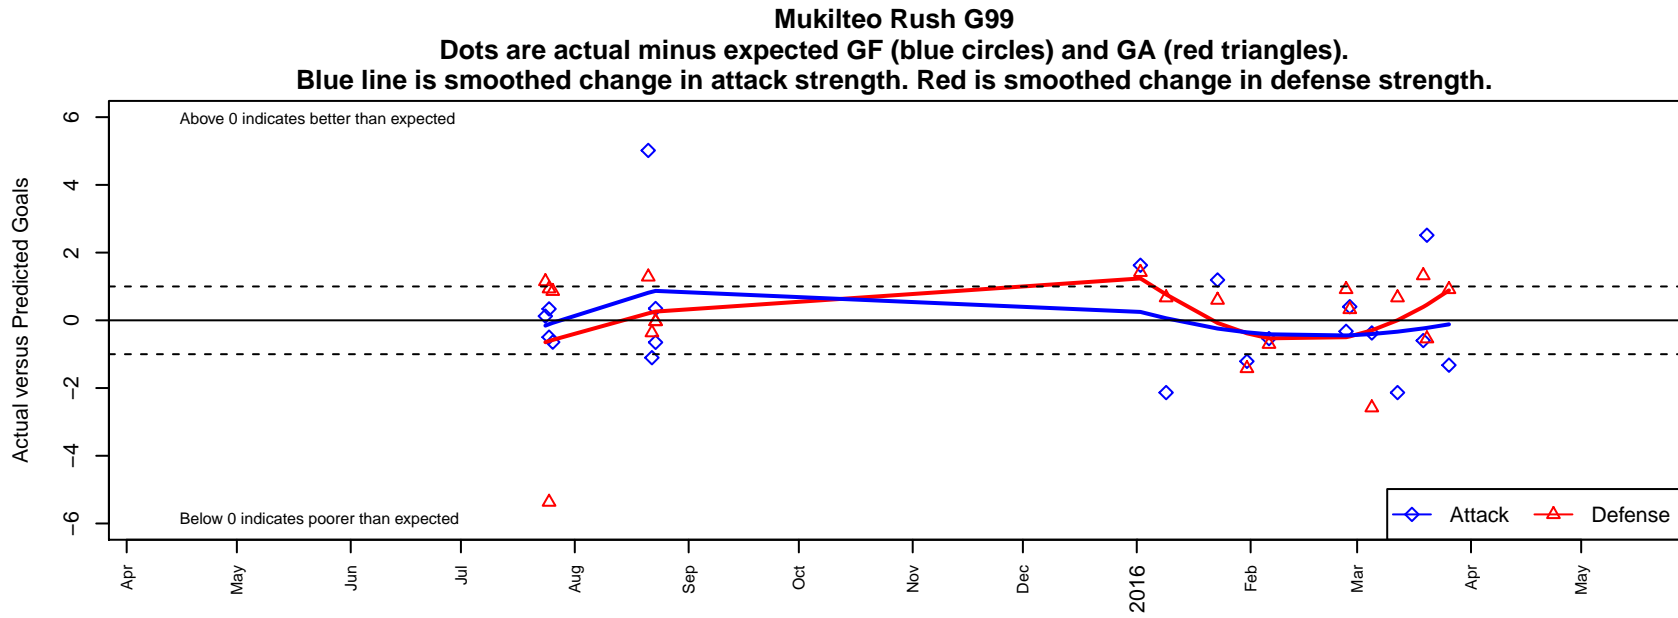

# Mukilteo Rush G99

Mukilteo Rush  
 Mukilteo, WA  
 G99 total strength=1002  
 attack=2.49 defense=1.63  
 fall league = NPSL G Div 2 U16

alt names used:  
 Rush Select G99  
 Rush Select G99  
 Rush Select G99

Venues played:  
 2015 Crossfire Select GU16 Silver  
 2015 Xtreme Cup GU16  
 2015 NPSL G Division 2 U16

**attack and defense variance (black dot)  
relative to other teams  
and top 10 in region**

**attack and defense rating  
relative to others at age  
and all opponents in last 13 months**