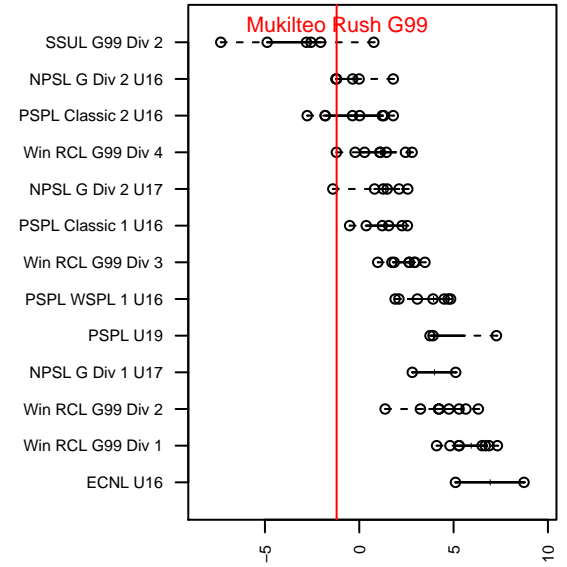

# Mukilteo Rush G99

Mukilteo Rush  
 Mukilteo, WA  
 G99 total strength=1002  
 attack=2.49 defense=1.63  
 fall league = NPSL G Div 2 U16

alt names used:  
 Rush Select G99  
 Rush Select G99  
 Rush Select G99

Venues played:  
 2015 Crossfire Select GU16 Silver  
 2015 Xtreme Cup GU16  
 2015 NPSL G Division 2 U16

**attack and defense variance (black dot)  
relative to other teams  
and top 10 in region**

**attack and defense rating  
relative to others at age  
and all opponents in last 13 months**