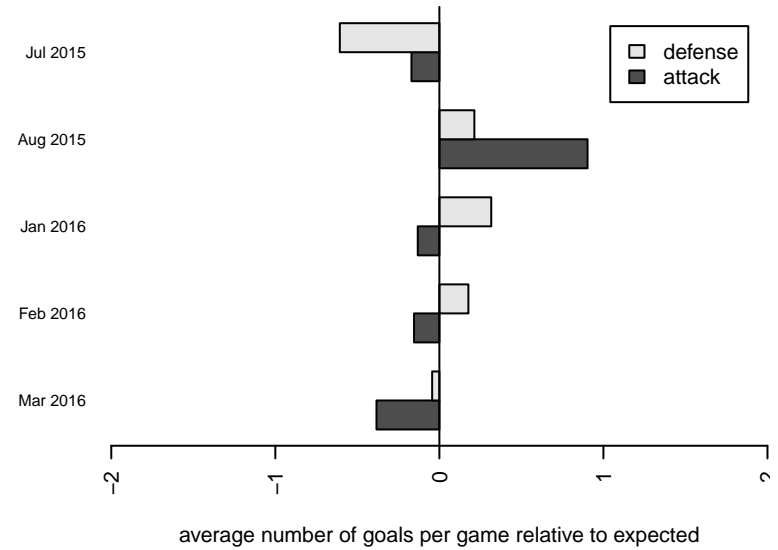

Performance relative to 13 month average